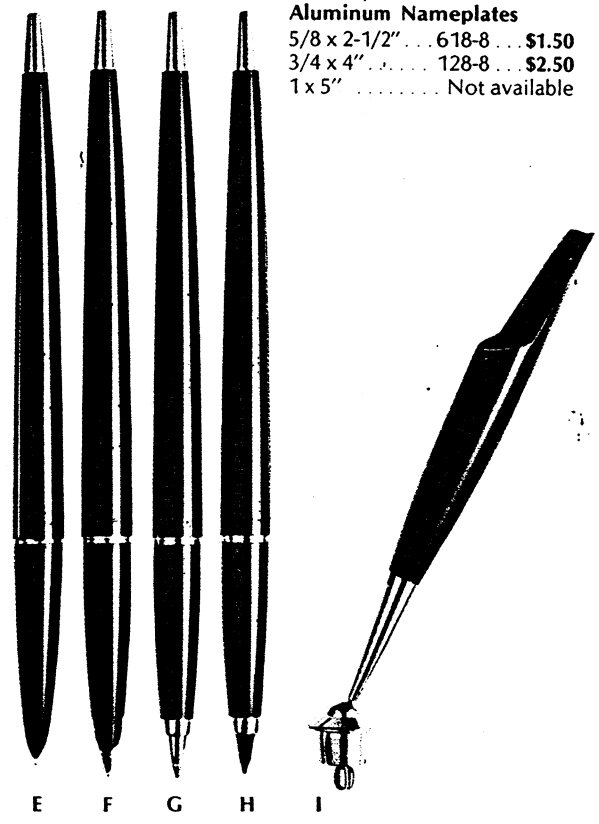

J113

W123

Writing instrument pen holder and nameplate components for Parker Traditiona. Desk Sets

Brass Nameplates
5/8 x 2-1/2" . . . 114-8 . . . $1.50
3/4 x 4" . . . . . 123-8 . . . $2.50
1 x 5" . . . . . 124-8 . . . $4.50

Aluminum Nameplates
5/8 x 2-1/2" . . . 618-8 . . . $1.50
3/4 x 4" . . . . . 128-8 . . . $2.50
1 x 5" . . . . . Not available

M113

J363

G113

002A

J113 Jet crystal, 3½ x 3½". With $5 ball pen, nameplate $20.00

W123 Walnut, 3½ x 5¼". With $5 ball pen, nameplate $15.00

E. Hooded 14K gold point pen, fills with cartridge 495-1 . . . . . $10.00

H. Soft tip pen 497-2 . . . . . $2.50

M113 Mexican onyx, 3½ x 3½". With $5 ball pen, nameplate $17.50

J363 Molded jet crystal, 3¼ x 3-7/8". With $5 ball pen, nameplate $12.50

F. Steel point pen, fills with cartridge 479-1 . . . . . $5.00

I. Spherix penholder assembly 105-8 (gold electroplate) $5.00

G113 Green onyx, 3½ x 3½". With $5 ball pen, nameplate $20.00

002A Perpetual calendar gives day, date and month $7.50

G. Ball pen 497-3 . . . . . $5.00